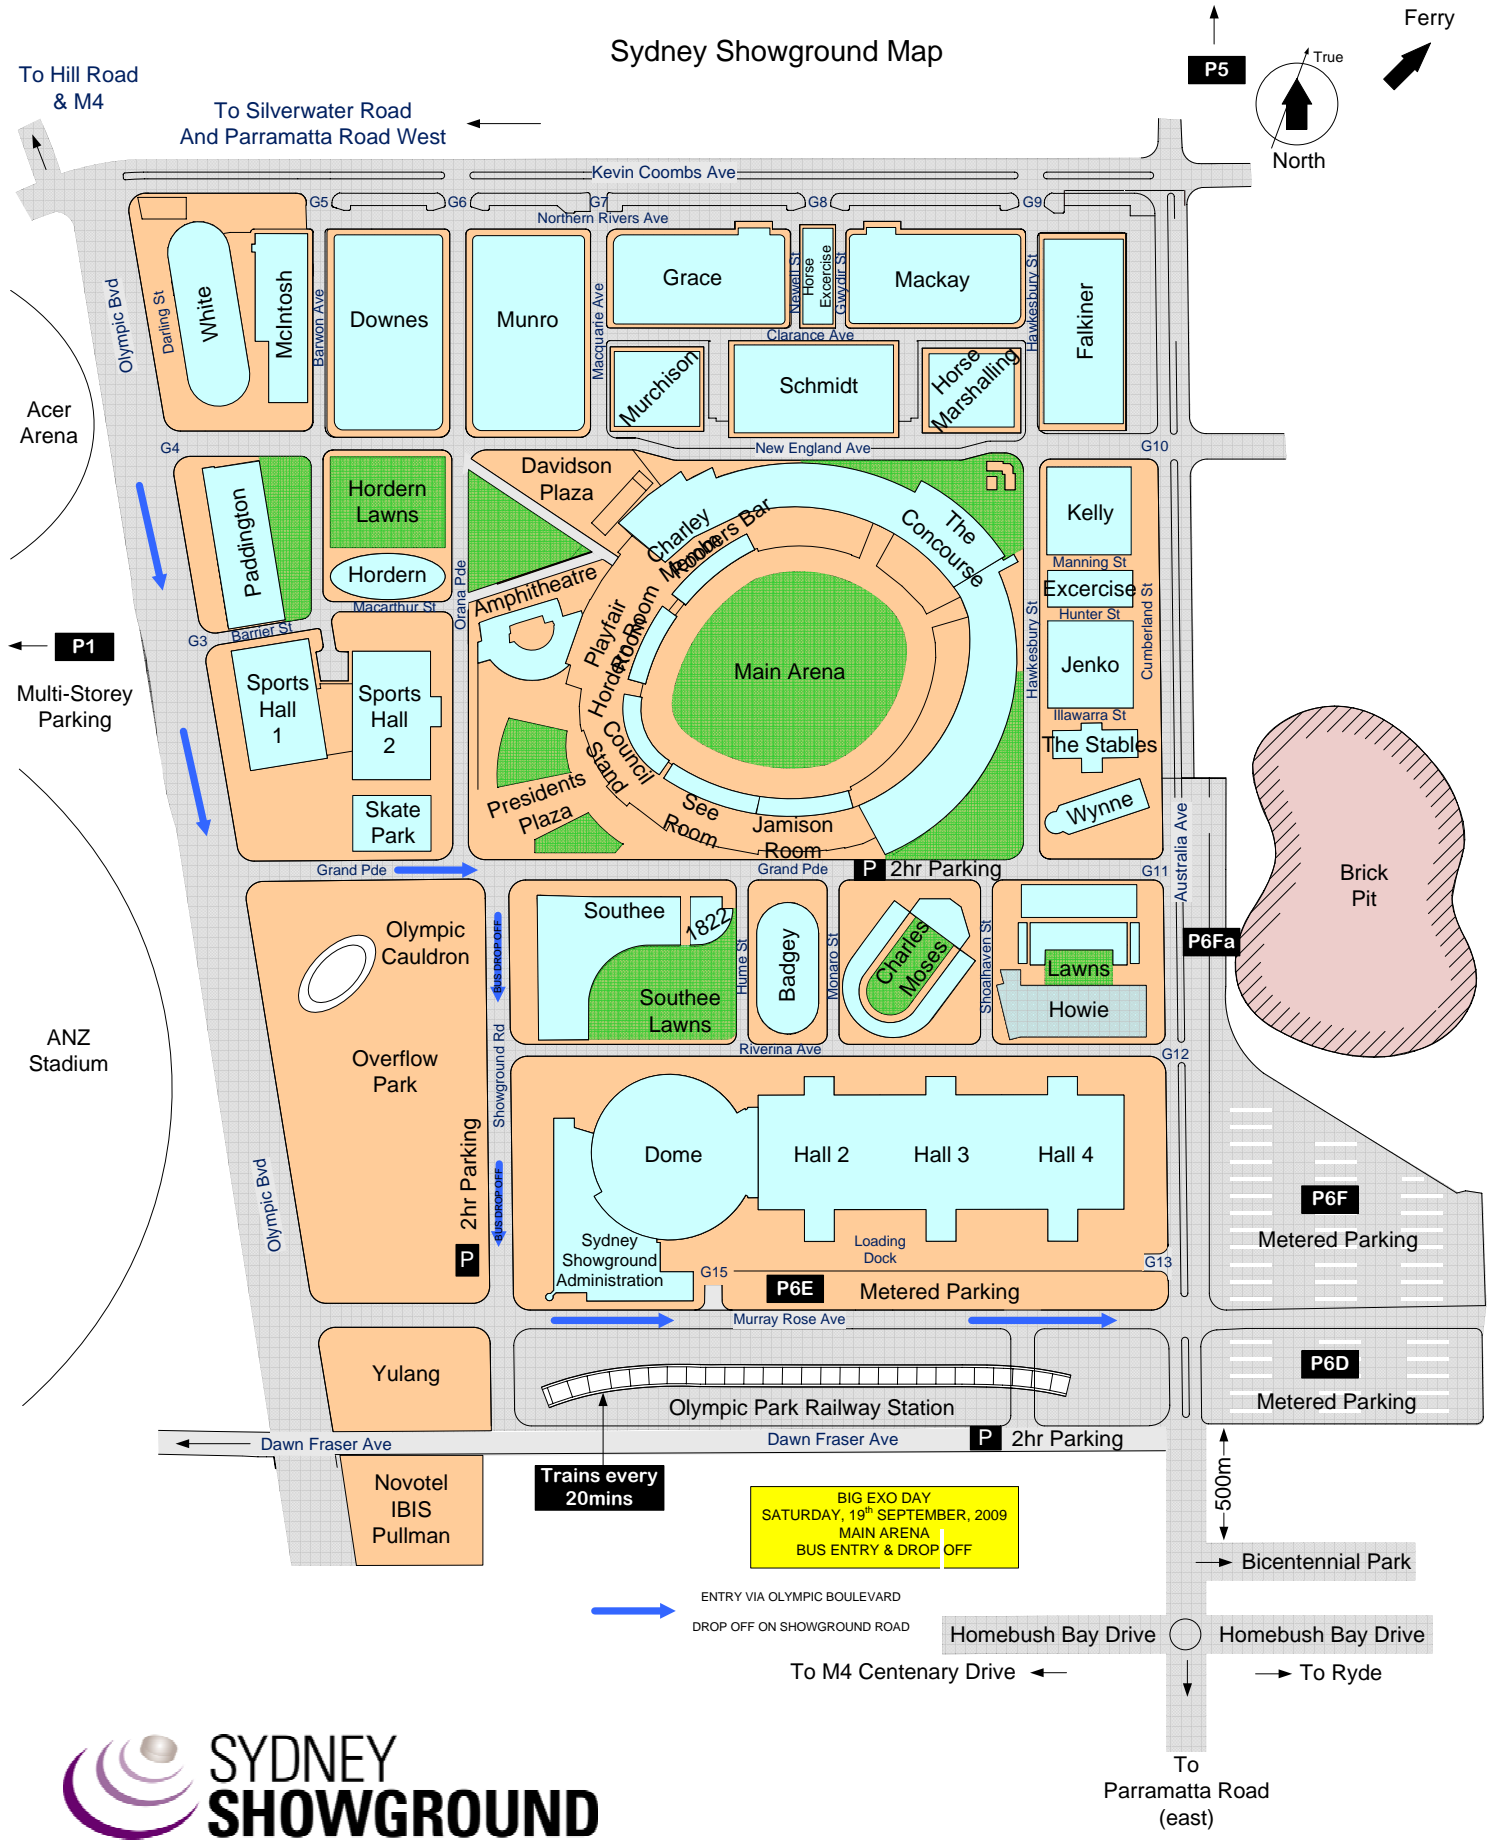

Sydney Showground Map

1 SHOWGROUND RD, SYDNEY OLYMPIC PARK NSW 2127
 TEL-(02) 9704 1111 FAX-(02) 9704 1173
 FOR A VIRTUAL TOUR GO TO
www.sydneyshowground.com.au